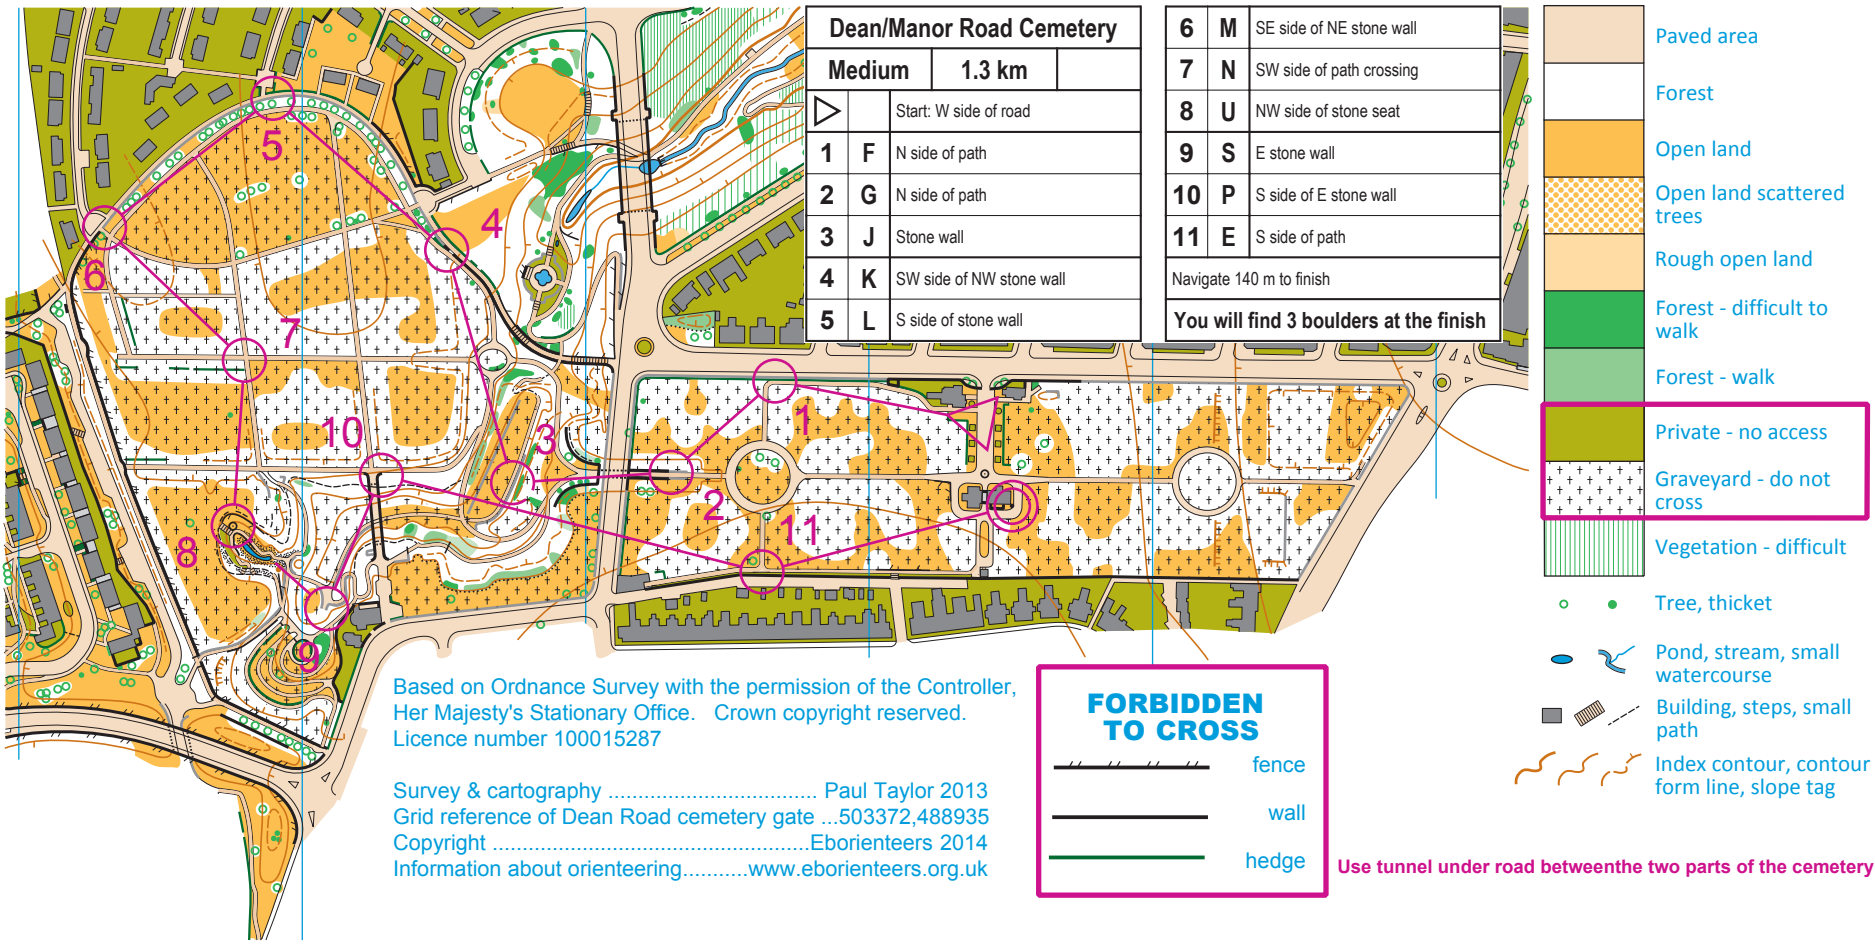

# Orienteering map of Dean Road & Manor Road Cemetery Scarborough

Scale: 1:4000

Based on Ordnance Survey with the permission of the Controller, Her Majesty's Stationary Office. Crown copyright reserved. Licence number 100015287

Survey & cartography ..... Paul Taylor 2013  
 Grid reference of Dean Road cemetery gate ...503372,488935  
 Copyright .....Eborienteers 2014  
 Information about orienteering.....www.eborienteers.org.uk